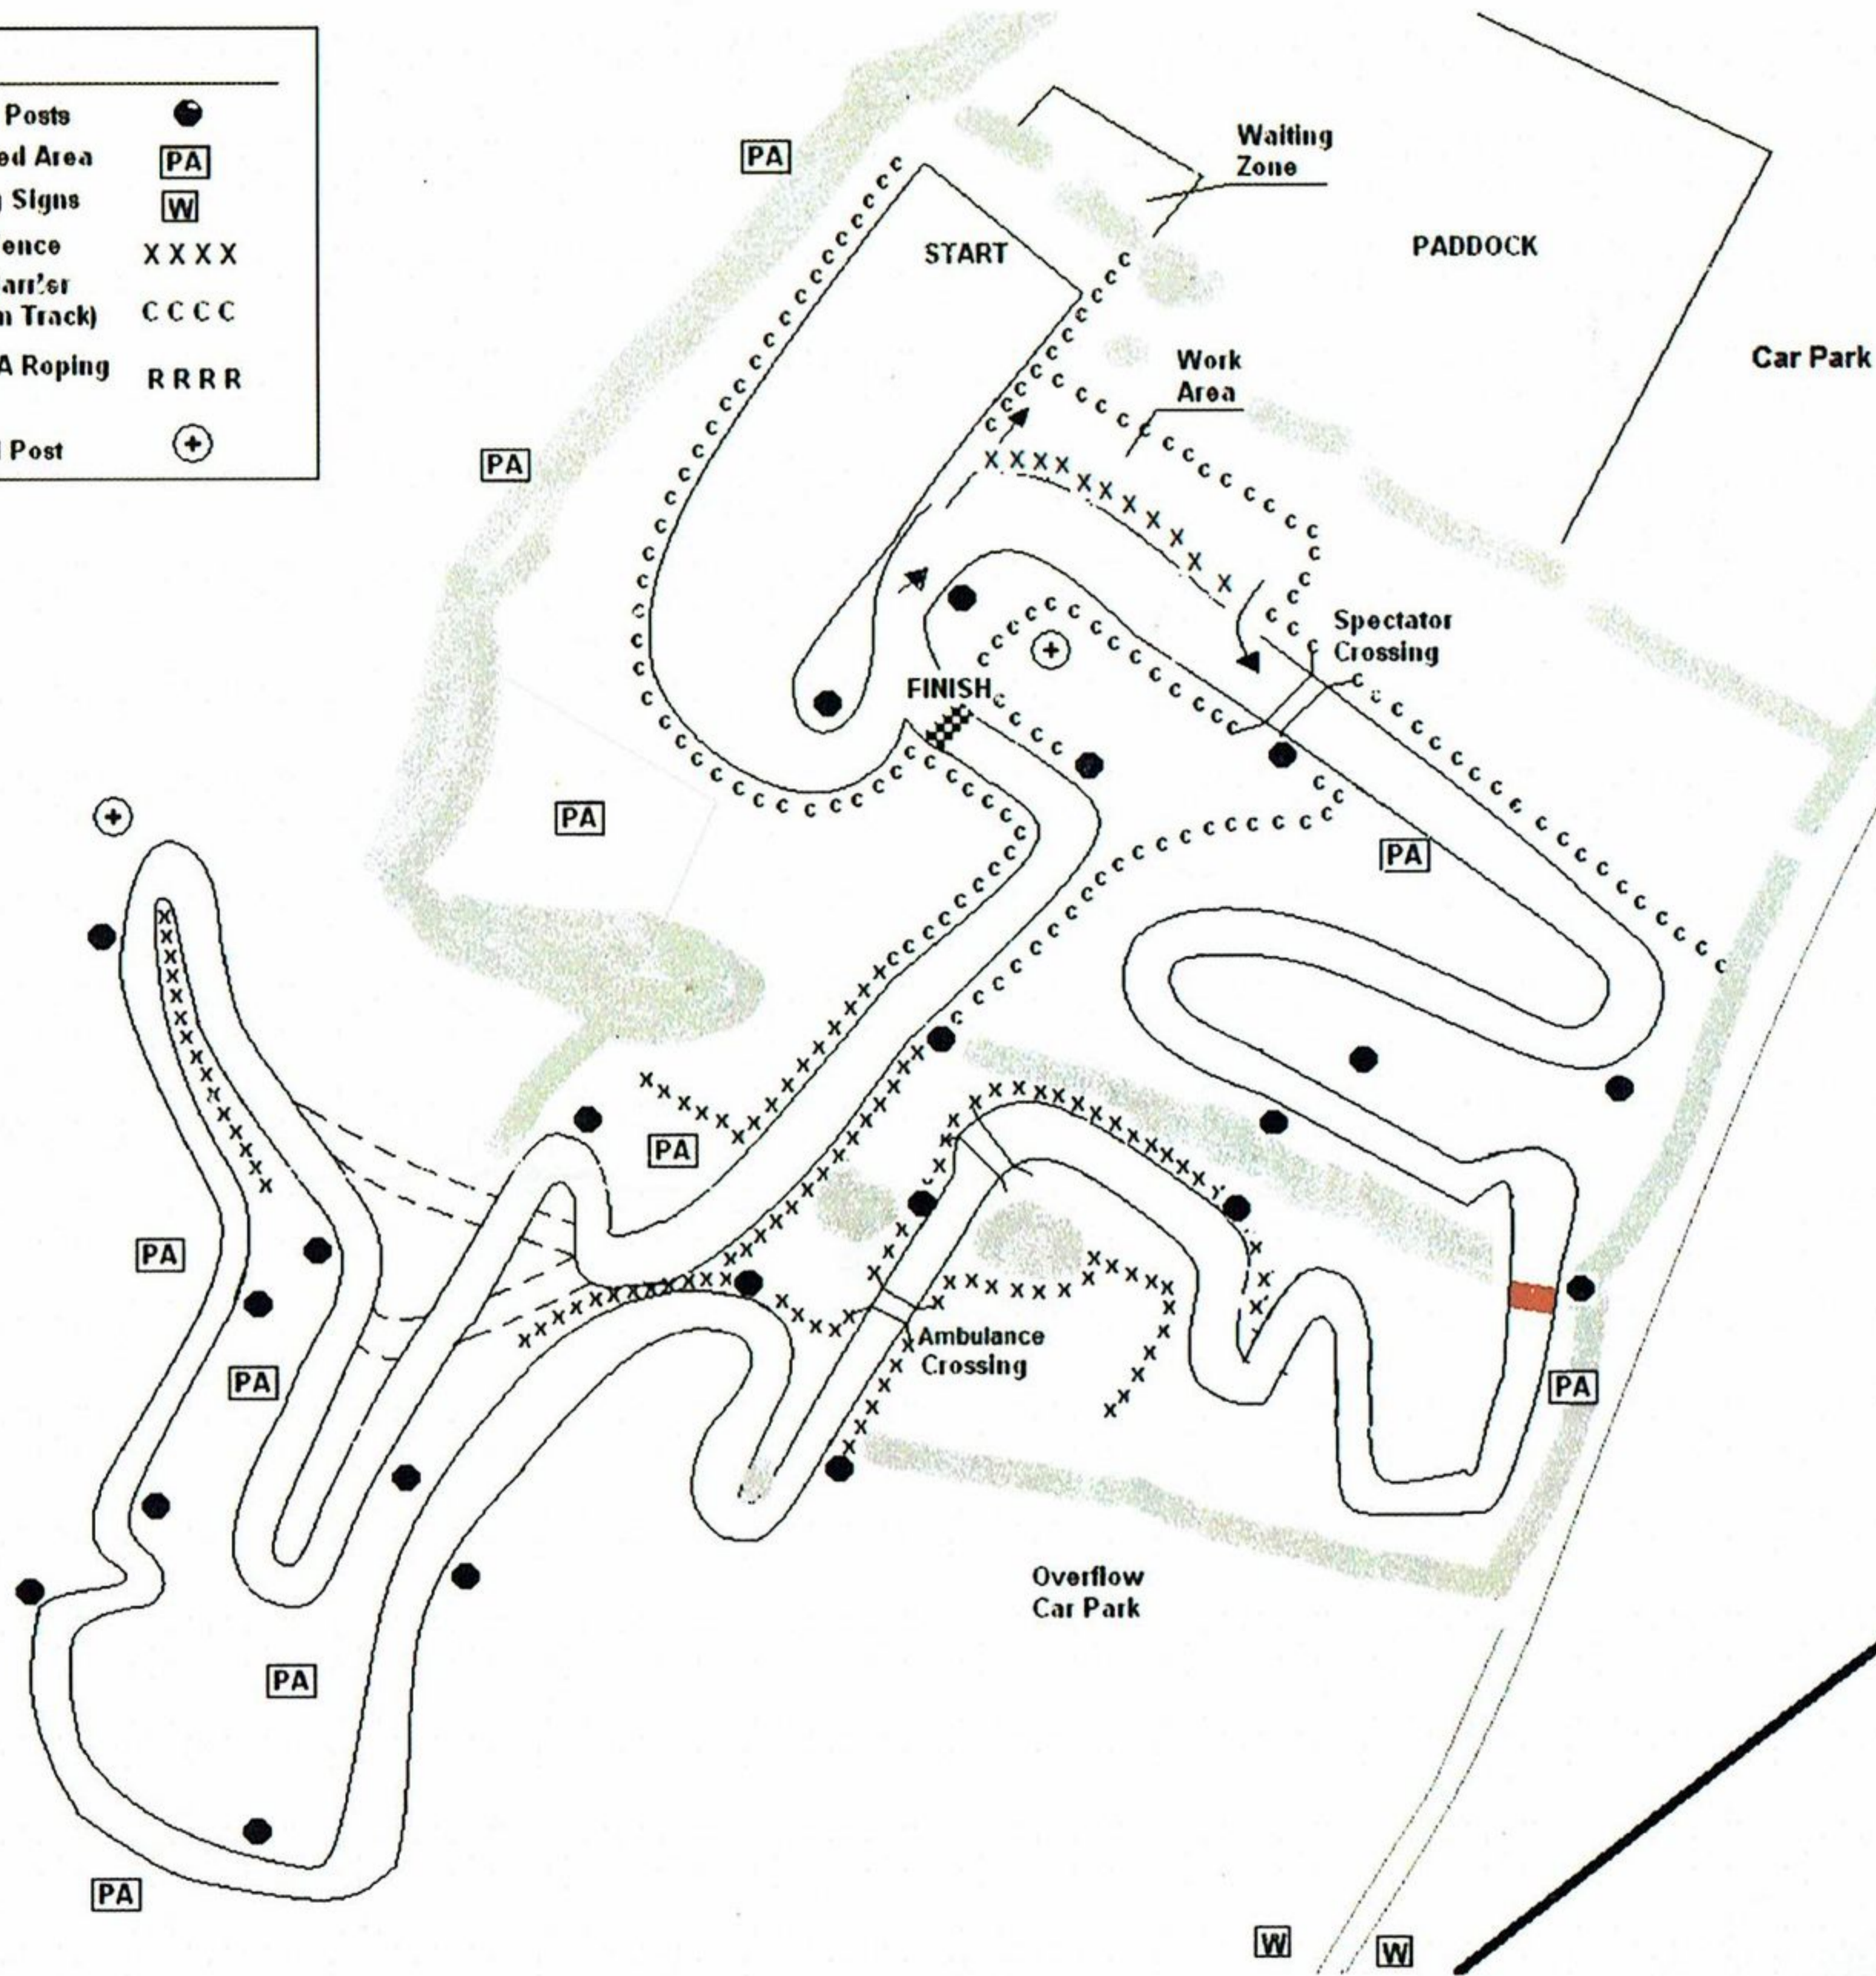

## Martin Woolley

**Agriservices**

**07811 186361**

KEY:	
Marshal Posts	●
Prohibited Area	PA
Warning Signs	W
Paling Fence	X X X X
Crowd Barrier (3 m from Track)	C C C C
Method A Roping (10 PA)	R R R R
First Aid Post	⊕