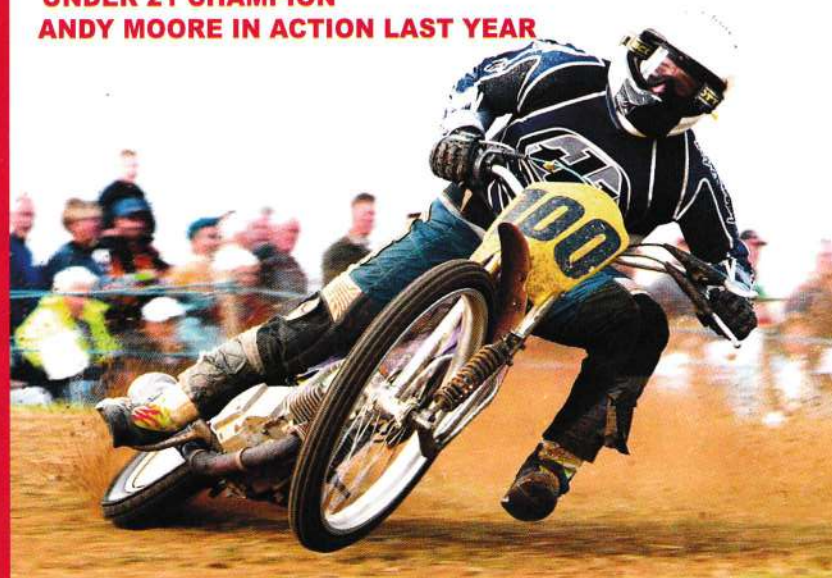

**UNDER 21 CHAMPION
ANDY MOORE IN ACTION LAST YEAR**