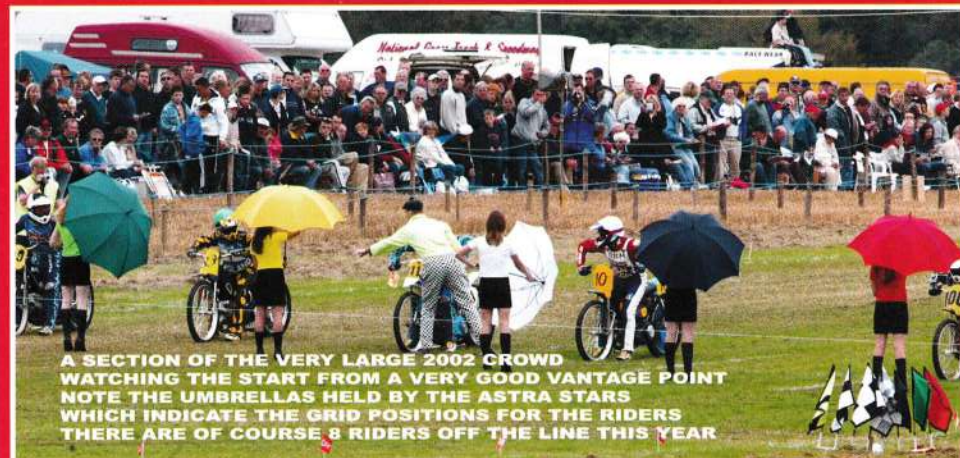

SUZUKI

TEAM TRACTION

ROVER

BARRETT'S FOLKESTONE

Tel: 01227 751725
Fax: 01227 750636

34 St Pauls Road, Boughton, Faversham, Kent

A SECTION OF THE VERY LARGE 2002 CROWD
WATCHING THE START FROM A VERY GOOD VANTAGE POINT
NOTE THE UMBRELLAS HELD BY THE ASTRA STARS
WHICH INDICATE THE GRID POSITIONS FOR THE RIDERS
THERE ARE OF COURSE 8 RIDERS OFF THE LINE THIS YEAR