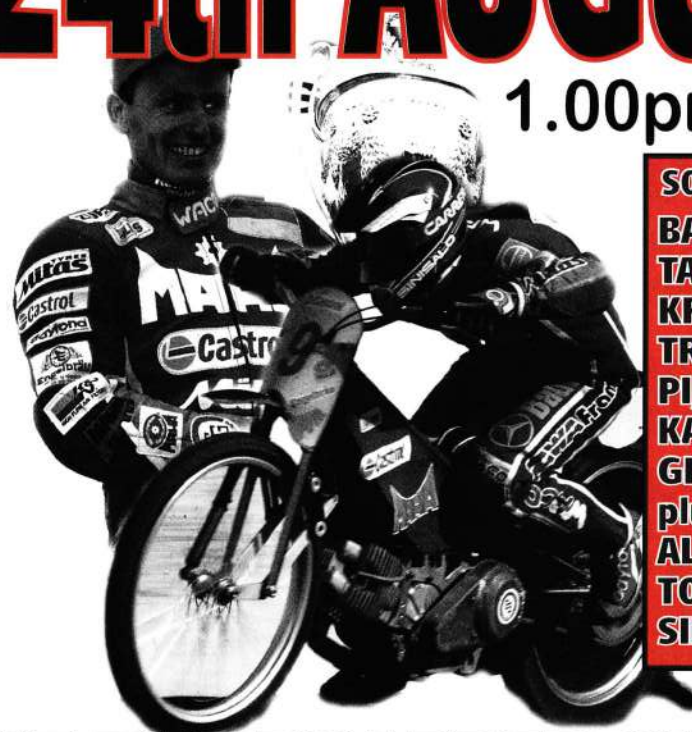

HONDA
Kent's No1
Honda Dealer

New *Cafe* Now Open
7 DAYS A WEEK

ORGANISED BY THE AUTO CYCLE UNION
THE F.I.M. WORLD 
LONGTRACK
CHAMPIONSHIP Round 4

24th AUGUST

1.00pm start

SOLO'S INCLUDE
BARTH, RISS
TATUM, HURRY
KROGER, BOS
TRESSARIEU
PIJPER, DIENER
KARGER, KATT
GROEN Etc
plus
ALL THE
TOP 1000cc
SIDECARS