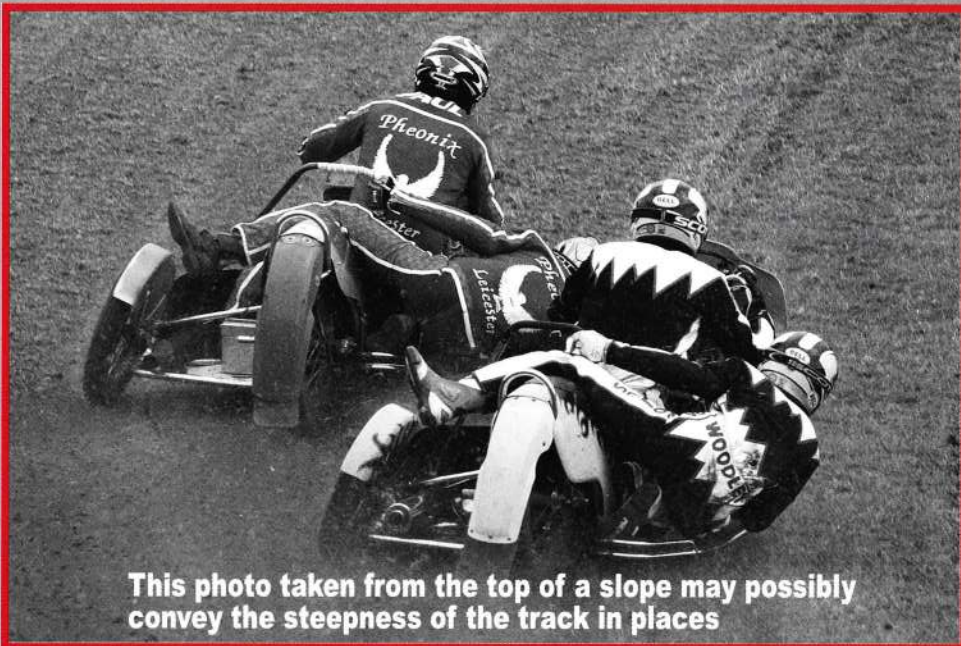

Enjoy Grass Track Racing at its best

Jon Underwood Grass Track

Proceeds to Headway Trust Northampton

BUCKLAND VILLAGE ASTON CLINTON Nr AYLESBURY BUCKS

SUNDAY 31st AUGUST

This photo taken from the top of a slope may possibly convey the steepness of the track in places