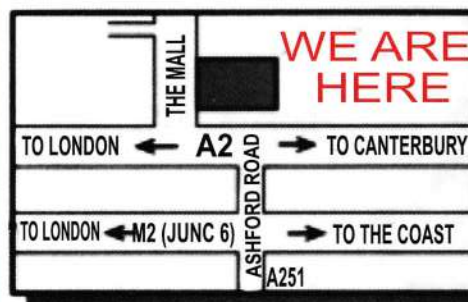

SNAP ON TOOLS
Authorised Dealer
Peter Wrapson
Telephone: 01634 301485
Mobile: 07720 598872

**Sittingbourne
Speedway Club**

**SPECIALISING IN AMATEUR
SPEEDWAY ACTIVITIES**

- Practice
- Corporate Days
- Fun Days
- Amateur Meetings
- Beginners Training
- Kids Training Sessions

Details available from Graham Arnold on 01227 - 451911
Or by leaving a message on the track answerphone 01795 430014

email: sittingbourneclub@lineone.net

TRACK LOCATION
Old Ferry Road, Iwade, Near Sittingbourne, Kent

"K" LAUNDRY Ltd

Northwood Road
Ramsgate
Kent

CT12 6RR
Tel: 01843 592188

**FOR ALL YOUR LINEN
& RETAIL NEEDS**

**EVERY SUCCESS
TO ALL COMPETITORS**

**modern
& classic
autos**

Anthony Yambo
Mark Andrews
Mechanical Repairs * Servicing
Clutches * Gearboxes
Welding * Wheel Alignment

Unit 4 Sunrise Complex
Simmonds Road
Wincheap Industrial Estate
Canterbury CT1 3RA

Tel/Fax 01227 784704
Tel :01227 451703

Email: info@modernandclassicautos.co.uk
web site www.modernandclassicautos.co.uk

**THE BIKE
SHOP LTD**

**OFFICIAL MAIN DEALERS
YAMAHA PREMIER
DEALER**

**USED BIKE SPECIALISTS
ALL MAKES & MODELS**

NEW & USED BIKES
FULL WORKSHOP FACILITIES
PART EXCHANGE
FINANCE ARRANGED
(Written details on request)
SERVICING
ON SITE M.O.T.s
COURTESY BIKES
NEXT DAY SPARES

**OPEN MON - SAT
9am to 6pm**
39A The Mall,
Faversham,
Kent ME13 8JN

01795 532365/534835
Fax: 01795 538883

email: paul@thebikeshop.demon.co.uk
website: www.thebikeshopfaversham.co.uk