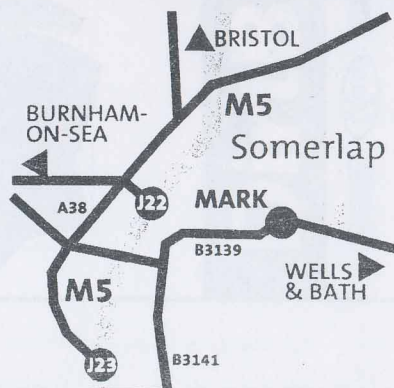

SENIORS UNLIMITED GROUP TWO

125cc - White No's on Blue Plates

#	Name	Race 1	Race 2	Race 3	Total	Final	Mac	cc	Club	Town
49	Ben Williams(17)						SUZ	125	PLY	Plymouth
51	Dean Lukins						HON	125	STRE	Cheddar
52	Kieran Mclelland						HON	125	PLY	Plymouth
126	Roddy Forster						HON	250	BATH	Radstock
129	Jamie Smith(13)						SUZ	125	TOR	Melksham
137	Mark Chivers						HUS	125	BATH	Midsomer Norton

Late Entries

250cc - White No's on Green Plates

#	Name	Race 1	Race 2	Race 3	Total	Final	Mac	cc	Club	Town
75	Andrew James						KTM	200	PLY	Plymouth
79	Alistair King						HON	250	CHAD	Crewkerne
85	Daniel Hartley(17)						HON	250	BRID	Chard
86	Colin Boniface						HON	250	PLY	Torpoint
87	Rich Wiltshire						YAM	250	BRID	Taunton
88	Tim Jones						HON	250	STRE	Yeovil
170	Jonathan Summerhill						HVA	250	TOR	Bristol

Late Entries

750cc - White No's on Red Plates

#	Name	Race 1	Race 2	Race 3	Total	Final	Mac	cc	Club	Town
15	John Annely						KTM	450	TOR	Bath
23	Stuart Mansbridge						YAM	426	CHAD	Bridport
24	Craig Hall						YAM	450	STRE	

Late Entries